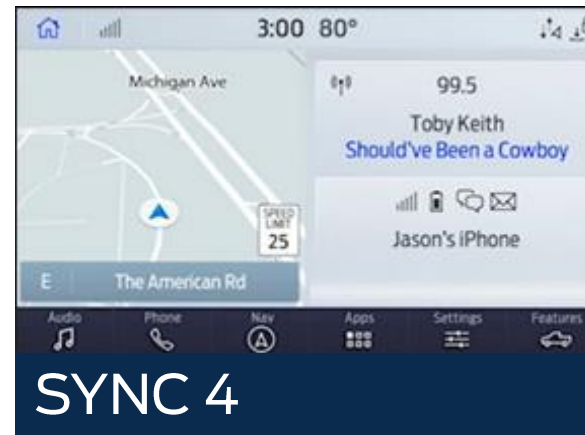

SYNC Visual Reference Guide

Vehicles Model Year 2016 and newer may have one of the following SYNC Gens:

Vehicles Model Year 2015 and older may have one of the following SYNC versions:

SYNC with MyFord Touch

SYNC with MyFord

SYNC with Voice –
Activated Navigation

SYNC Gen 1.1

SYNC Gen 1.1

SYNC Gen 1