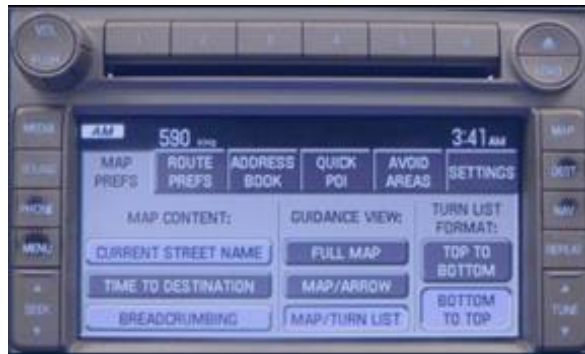

SYNC Visual Reference Guide

Vehicles Model Year 2016 and newer may have one of the following SYNC Gens:

Vehicles Model Year 2015 and older may have one of the following SYNC versions:

SYNC with MyFord Touch

SYNC with MyFord

SYNC with Voice –
Activated Navigation

SYNC Gen 1.1

SYNC Gen 1.1

SYNC Gen 1