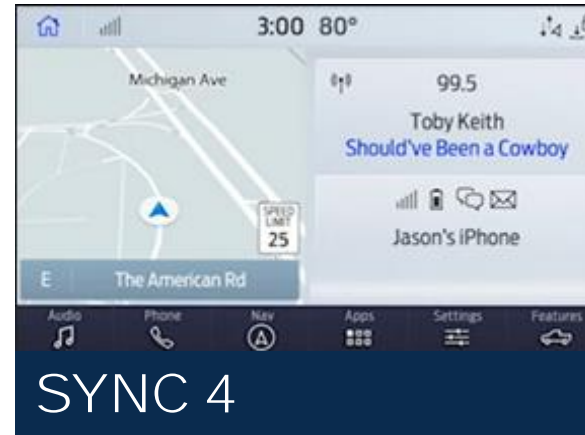

# SYNC Visual Reference Guide

Vehicles model year 2016 and newer may have one of the following SYNC generations:

Vehicles model year 2015 and older may have one of the following SYNC generations:

SYNC with MyFord Touch

SYNC with MyFord

SYNC with Voice -  
Activated Navigation

SYNC Gen 1.1

SYNC Gen 1.1

SYNC Gen 1