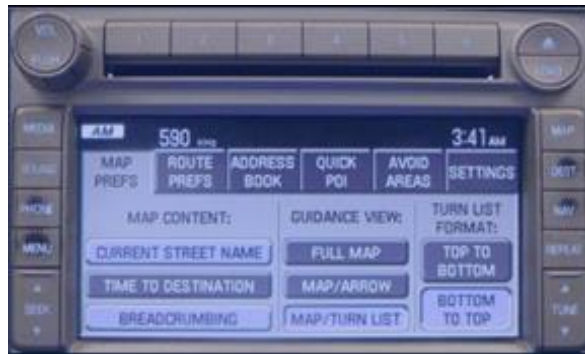

# SYNC Visual Reference Guide

Vehicles model year 2016 and newer may have one of the following SYNC generations:

Vehicles model year 2015 and older may have one of the following SYNC generations:

SYNC with MyFord Touch

SYNC with MyFord

SYNC with Voice -  
Activated Navigation

SYNC Gen 1.1

SYNC Gen 1.1

SYNC Gen 1